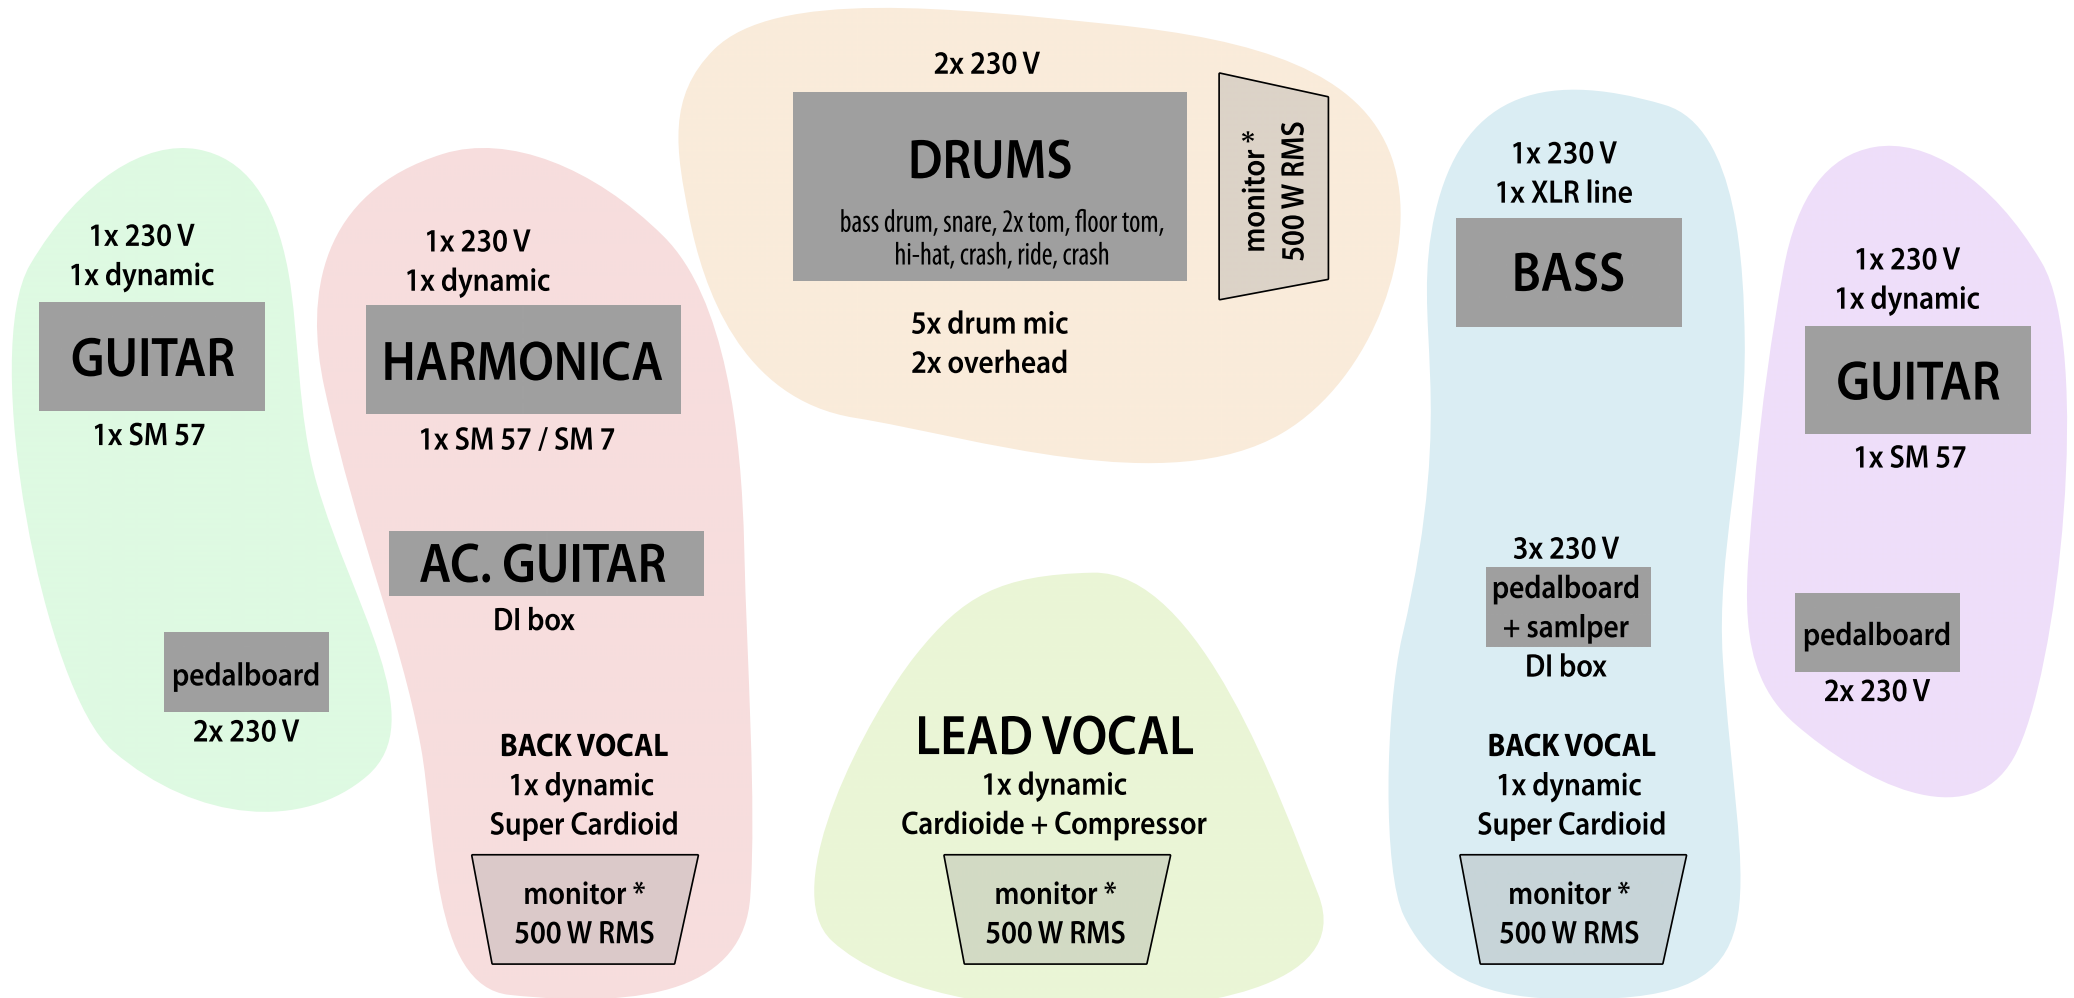

EXPEDICE APALUCHA - stage plan

* 2 monitor ways minimum